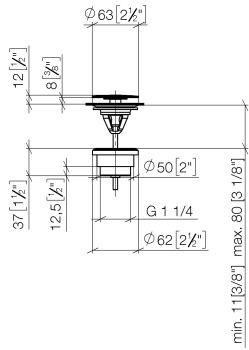

## Basin Waste without press-closing 1 1/4" - Dark Chrome

---

IMO

10 126 970

Only suitable for sinks without an overflow.

10 126 970

mm [inches]

10 126 970